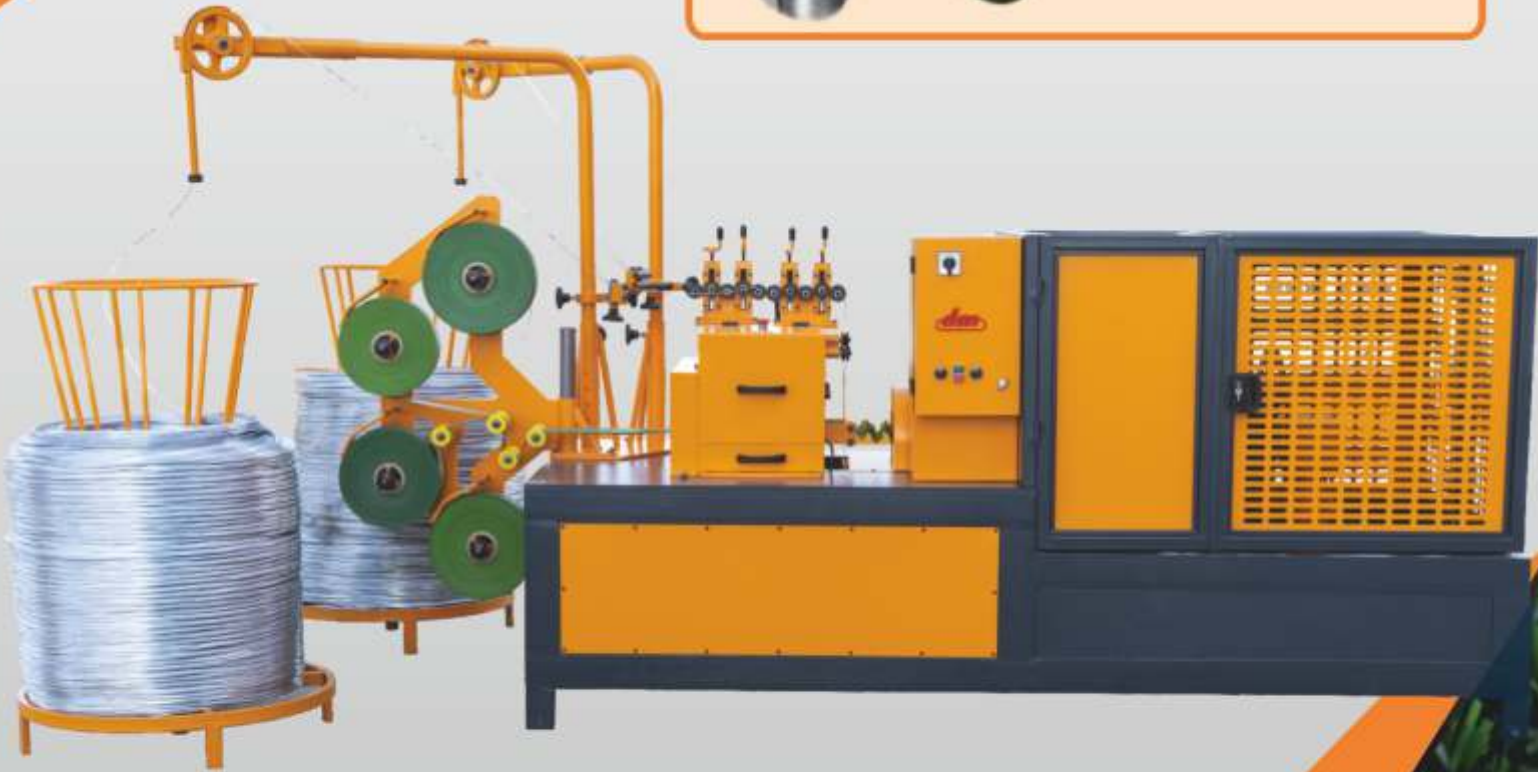

EXPORTED
TO MORE
THAN 90
COUNTRIES

Since 1988

MODEL KDG1

AUTOMATIC GRASS WIRE MACHINE

Product Video

DEMIRCI MAKINA
wire fence machines

AUTOMATIC GRASS WIRE MACHINE MODEL KDG1

- ▶ Design for heavy working conditions
- ▶ Easy installation, easy to use
- ▶ First quality electronic & mechanical equipment
- ▶ Machine's life more than 20 years

TECHNICAL SPECIFICATIONS

| | |
|-------------------------|---------------------------------|
| Output Capacity | 800 - 900 m/h |
| Wire Diameter | 1,5mm - 2,2 mm |
| Total Power | 3 KW |
| Electric Current | 380V (50-60 Hz) |
| Work Space | 12,5 m ² (5m x 2,5m) |
| Warranty | 2 Years |

- Easy Reel Change
- Adjustable PVC Film Width
- Adjustable Wire Loading Speed
- Safety Stop Mechanism Covers
- Emergency Stop
- Double PVC Film Roller System
- Replacement PVC Roller Slots

* The machine technical specifications may change due to developments